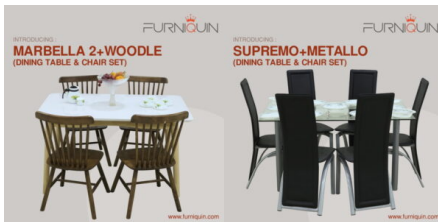

SUPREMO (DINING TABLE)

Material: Metal+Glass
Colour: Transparent Dining Table

[Add to Cart](#)

[Read More](#)

SKU: SKU-DA154

Price: ₹9,233 Original price was: ₹9,233. ₹7,202 Current price is: ₹7,202. Incl.

GST

Stock: 1 in stock

MARBELLA 2 (DINING TABLE)

Marble Paper Stone
Colour: Mix White

[Add to Cart](#)

[Read More](#)

SKU: SKU-MRB2

Price: ₹28,107 Original price was: ₹28,107. ₹21,924 Current price is: ₹21,924.

Incl. GST

Stock: 1 in stock