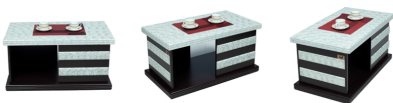

### BLANCO TEA TABLE/CENTRE TABLE WITH MDF AND MARBLE LIKE TOP FINISH

[Add to Cart](#)

[Read More](#)

SKU: SKU-KF CT1

Price: ₹13,605 Original price was: ₹13,605. ₹9,523 Current price is: ₹9,523.

Incl. GST

Stock: N/A