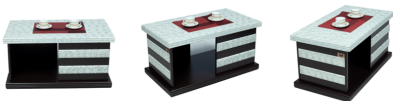

[Add to Cart](#)

[Read More](#)

SKU: SKU-KF CT1

Price: ₹13,605 Original price was: ₹13,605. ₹9,523 Current price is: ₹9,523.

Incl. GST

Stock: N/A

-30%**BEETLE TEA TABLE/CENTRE TABLE WITH MDF & PU IN WALNUT & WHITE COLOR WITH GLASS TOP**

Material: MDF + PU
Color: Walnut & White

[Add to Cart](#)

[Read More](#)

SKU: SKU-KF-CT4

Price: ₹14,926 Original price was: ₹14,926. ~~₹10,448~~ Current price is: ₹10,448.

Incl. GST

Stock: N/A

FURNIQUIN