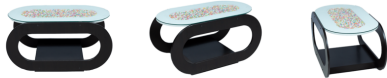

Material: MDF + PU
Color: Walnut & White

[Add to Cart](#)

[Read More](#)

SKU: SKU-KF-CT4

Price: ₹14,926 Original price was: ₹14,926. ~~₹10,448~~ Current price is: ₹10,448.

Incl. GST

Stock: N/A

FURNIQUIN

INDEX**B**

Beetle Tea Table/Centre Table with MDF & PU in Walnut & White Color with Glass Top 3
Blanco Tea Table/Centre Table with MDF and Marble like Top finish 2

F

Feather Tea Table/Centre Table with MDF & PU in White Color with Black Glass Top 2