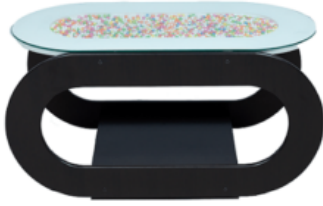

TABLE OF CONTENTS

Centre Table 2

CENTRE TABLE

-30%

FEATHER TEA TABLE/CENTRE TABLE WITH MDF & PU IN WHITE COLOR WITH BLACK GLASS TOP

Material: MDF + PU

Color: White & Black

[Add to Cart](#)

[Add to Cart](#)

[Read More](#)

SKU: SKU-KF CT1

Price: ₹13,605 Original price was: ₹13,605. ₹9,523 Current price is: ₹9,523.

Incl. GST

Stock: N/A

-30%**BEETLE TEA TABLE/CENTRE TABLE WITH MDF & PU IN WALNUT & WHITE COLOR WITH GLASS TOP**

Material: MDF + PU
Color: Walnut & White

[Add to Cart](#)

[Read More](#)

SKU: SKU-KF-CT4

Price: ₹14,926 Original price was: ₹14,926. ~~₹10,448~~ Current price is: ₹10,448.

Incl. GST

Stock: N/A

FURNIQUIN

INDEX**B**

Beetle Tea Table/Centre Table with MDF & PU in Walnut & White Color with Glass Top 3
Blanco Tea Table/Centre Table with MDF and Marble like Top finish 2

F

Feather Tea Table/Centre Table with MDF & PU in White Color with Black Glass Top 2