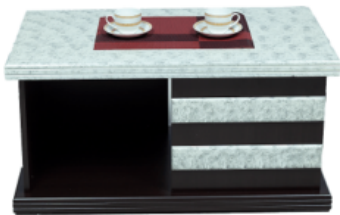

TABLE OF CONTENTS

Centre Table 2

CENTRE TABLE

-30%

FEATHER TEA TABLE/CENTRE TABLE WITH MDF & PU IN WHITE COLOR WITH BLACK GLASS TOP

Material: MDF + PU

Color: White & Black

[Add to Cart](#)

[Read More](#)

SKU: SKU-KF CT7

Price: ₹20,595 Original price was: ₹20,595. ₹14,417 Current price is: ₹14,417.

Incl. GST

Stock: N/A

FURNIQUIN

-30%

BLANCO TEA TABLE/CENTRE TABLE WITH MDF AND MARBLE LIKE TOP FINISH

[Add to Cart](#)

[Read More](#)

SKU: SKU-KF CT1

Price: ₹13,605 Original price was: ₹13,605. ₹9,523 Current price is: ₹9,523.

Incl. GST

Stock: N/A

-30%**BEETLE TEA TABLE/CENTRE TABLE WITH MDF & PU IN WALNUT & WHITE COLOR WITH GLASS TOP**