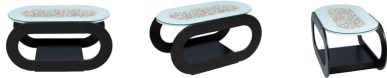

BEETLE TEA TABLE/CENTRE TABLE WITH MDF & PU IN WALNUT & WHITE COLOR WITH GLASS TOP

Material: MDF + PU
Color: Walnut & White

[Add to Cart](#)

[Read More](#)

SKU: SKU-KF-CT4

Price: ₹14,926 Original price was: ₹14,926. ~~₹10,448~~ Current price is: ₹10,448.

Incl. GST

Stock: N/A