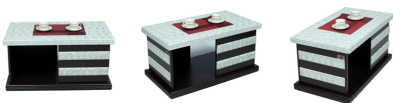

FURNIQUIN

-30%

BLANCO TEA TABLE/CENTRE TABLE WITH MDF AND MARBLE LIKE TOP FINISH

[Add to Cart](#)

[Read More](#)

SKU: SKU-KF CT1

Price: ₹13,605 Original price was: ₹13,605. ₹9,523 Current price is: ₹9,523.

Incl. GST

Stock: N/A

-30%**BEETLE TEA TABLE/CENTRE TABLE WITH MDF & PU IN WALNUT & WHITE COLOR WITH GLASS TOP**

Material: MDF + PU
Color: Walnut & White

[Add to Cart](#)

[Read More](#)

SKU: SKU-KF-CT4

Price: ₹14,926 Original price was: ₹14,926. ~~₹10,448~~ Current price is: ₹10,448.