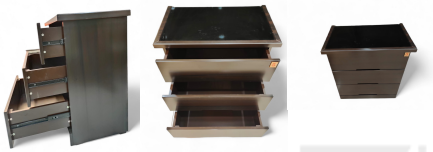

Incl. GST

Stock: N/A

FURNIQUIN

MULTIUTILITY

-35%**WALTER MULTIUTILITY WITH 3 DRAWER GLASS TOP MDF**[Add to Cart](#)[Read More](#)**SKU:** N/A**Price:** ₹25,622 Original price was: ₹25,622. ~~₹16,654~~ Current price is: ₹16,654.

Incl. GST

Stock: N/A**-30%****JERRY MULTIUTILITY WITH MDF AND PU POLISH IN DARK CHOCOLOATE COLOR**Material: MDF + PU
Color: Dark Chocolate[Add to Cart](#)[Read More](#)**SKU:** SKU-SKU-KF MU30*30GL**Price:** ₹18,912 Original price was: ₹18,912. ~~₹13,239~~ Current price is: ₹13,239.