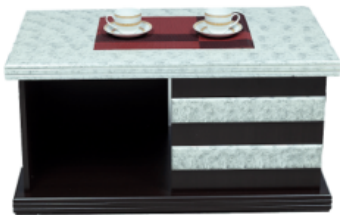

BLANCO TEA TABLE/CENTRE TABLE WITH MDF AND MARBLE LIKE TOP FINISH

[Add to Cart](#)

[Read More](#)

SKU: SKU-KF CT1

Price: ₹13,605 Original price was: ₹13,605. ₹9,523 Current price is: ₹9,523.

Incl. GST

Stock: N/A