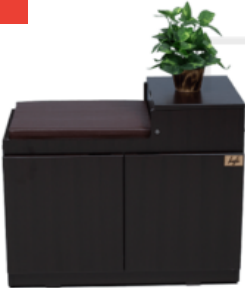

FURNIQUIN

E - Catalogue

TABLE OF CONTENTS

Shoe Cabinet 2

SHOE CABINET

MULES SHOE RACK WITH MDF & PU IN DARK CHOCOLATE COLOR

Material: MDF & PU
Color: Dark Chocolate

[Add to Cart](#)
[Read More](#)

SKU: SKU-KF SR4

Price: ₹16,251 Original price was: ₹16,251. ₹11,376 Current price is: ₹11,376.

Incl. GST

Stock: N/A

-30%

DERBY SHOERACK WITH MDF & PU IN WALNUT COLOR

Material: MDF + PU

Color: Walnut

[Add to Cart](#)
[Read More](#)

SKU: SKU-KF SHR3

Price: ₹18,140 Original price was: ₹18,140. ₹12,698 Current price is: ₹12,698.

Incl. GST

Stock: N/A

INDEX

D

Derby Shoerack with MDF & PU in Walnut Color 2